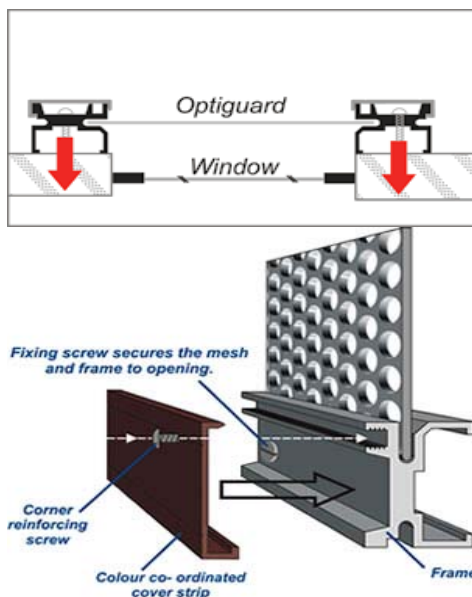

COLOURS

OptiGuard is available in a wide range of durable polyester powder-coated colours to give OptiGuard a versatile and attractive finish.

Traffic White RAL 9016 (Standard for Golden & Anti-burglar Bars)	Light Ivory RAL 1015	Rape Yellow RAL 1021
Pale Grey RAL 7035	Leaf Green RAL 6002	Melon Yellow RAL 1028
Goose Grey BS 00A05	Holly Green BS 14C39	Poppy Red BS 04E53
Merlin Grey BS18 B25	Middle Sky Blue RAL 5015	Ruby Red RAL 3003
Graphite Grey RAL 7024	Traffic Blue RAL 5017	Brown Red RAL 3011
Raven BS18 B29	Ultra Marine Blue RAL 5002	Chocolate Brown RAL 8017
Jet Black RAL 9005 (Standard for Optiguard)	Dark Sapphire Blue RAL 5003	Van Dyke Brown BS 00B29

CENTURION

WESTHILL BUSINESS CENTRE, ARNHALL BUSINESS PARK, WESTHILL, ABERDEEN AB32 6UF

Tel: 01224 744440 • Fax: 01224 744819

email: info@centurionsecurity.co.uk

www.centurionsecurity.co.uk

Security • Confidence • Peace of Mind

Seriously Strong Security