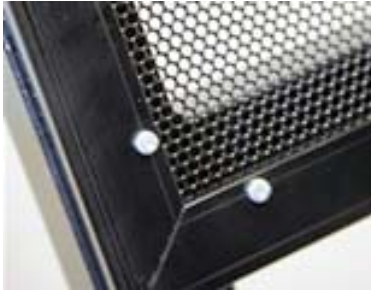

### BENEFITS

- **Quick payback** – once fitted most customers find OptiGuard repays the investment many times over by reducing vandalism, breakage and burglary.
- **Inobtrusive appearance** – from a distance OptiGuard resembles tinted glass but up close provides a strong visual and physical deterrent.
- **Perforations provide maximum vision and light** - whilst retaining the strength of the screen.
- **Cover strip protects fixings from attack** - unlike similar products the aluminium cover strip is firmly fixed and does not easily become detached.
- **Polyester powder coated in a wide choice of colours** - to give a long lasting finish and co-ordinate with décor.
- **Planning permission** - is generally not required when OptiGuard is face fixed.

### CONSTRUCTION

Construction	Galvanised steel
Thickness	1.5mm
Perforation diameter	4mm
Pitch	5mm
Visibility	60%

OptiGuard is constructed from 1.5mm galvanised steel sheets with fine 4mm diameter perforations and a 5mm pitch to give and excellent 60% visibility.